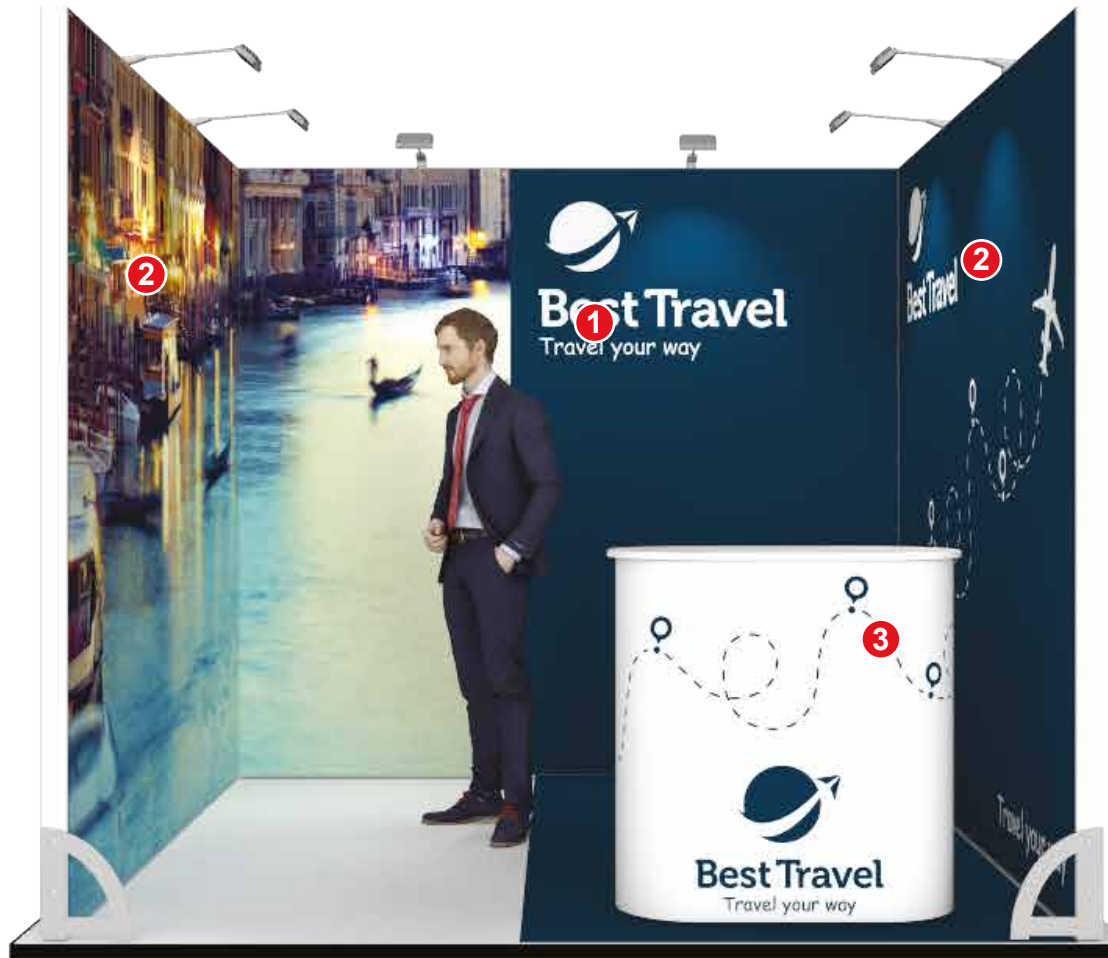

Number	Quantity	Description	Artwork size (inc. bleed)		Hardware Size	
			Width	Height	Width	Height
1	1	Printed Fabric Graphic Panel - Backwall	2820mm	2600mm	2720mm	2500mm
2	2	Printed Fabric Graphic - Sidewalls	2960mm	2600mm	2860mm	2500mm
3	1	Printed Inkjet Graphic - REC1000	1953mm	1020mm	1928mm	995mm

Stand 3 x 3 m

exponorm.

Expo Norm AG
Schachenstrasse 9
CH-9016 St. Gallen
T +41 71 282 38 00
F +41 71 282 38 10
info@exponorm.ch
www.exponorm.ch