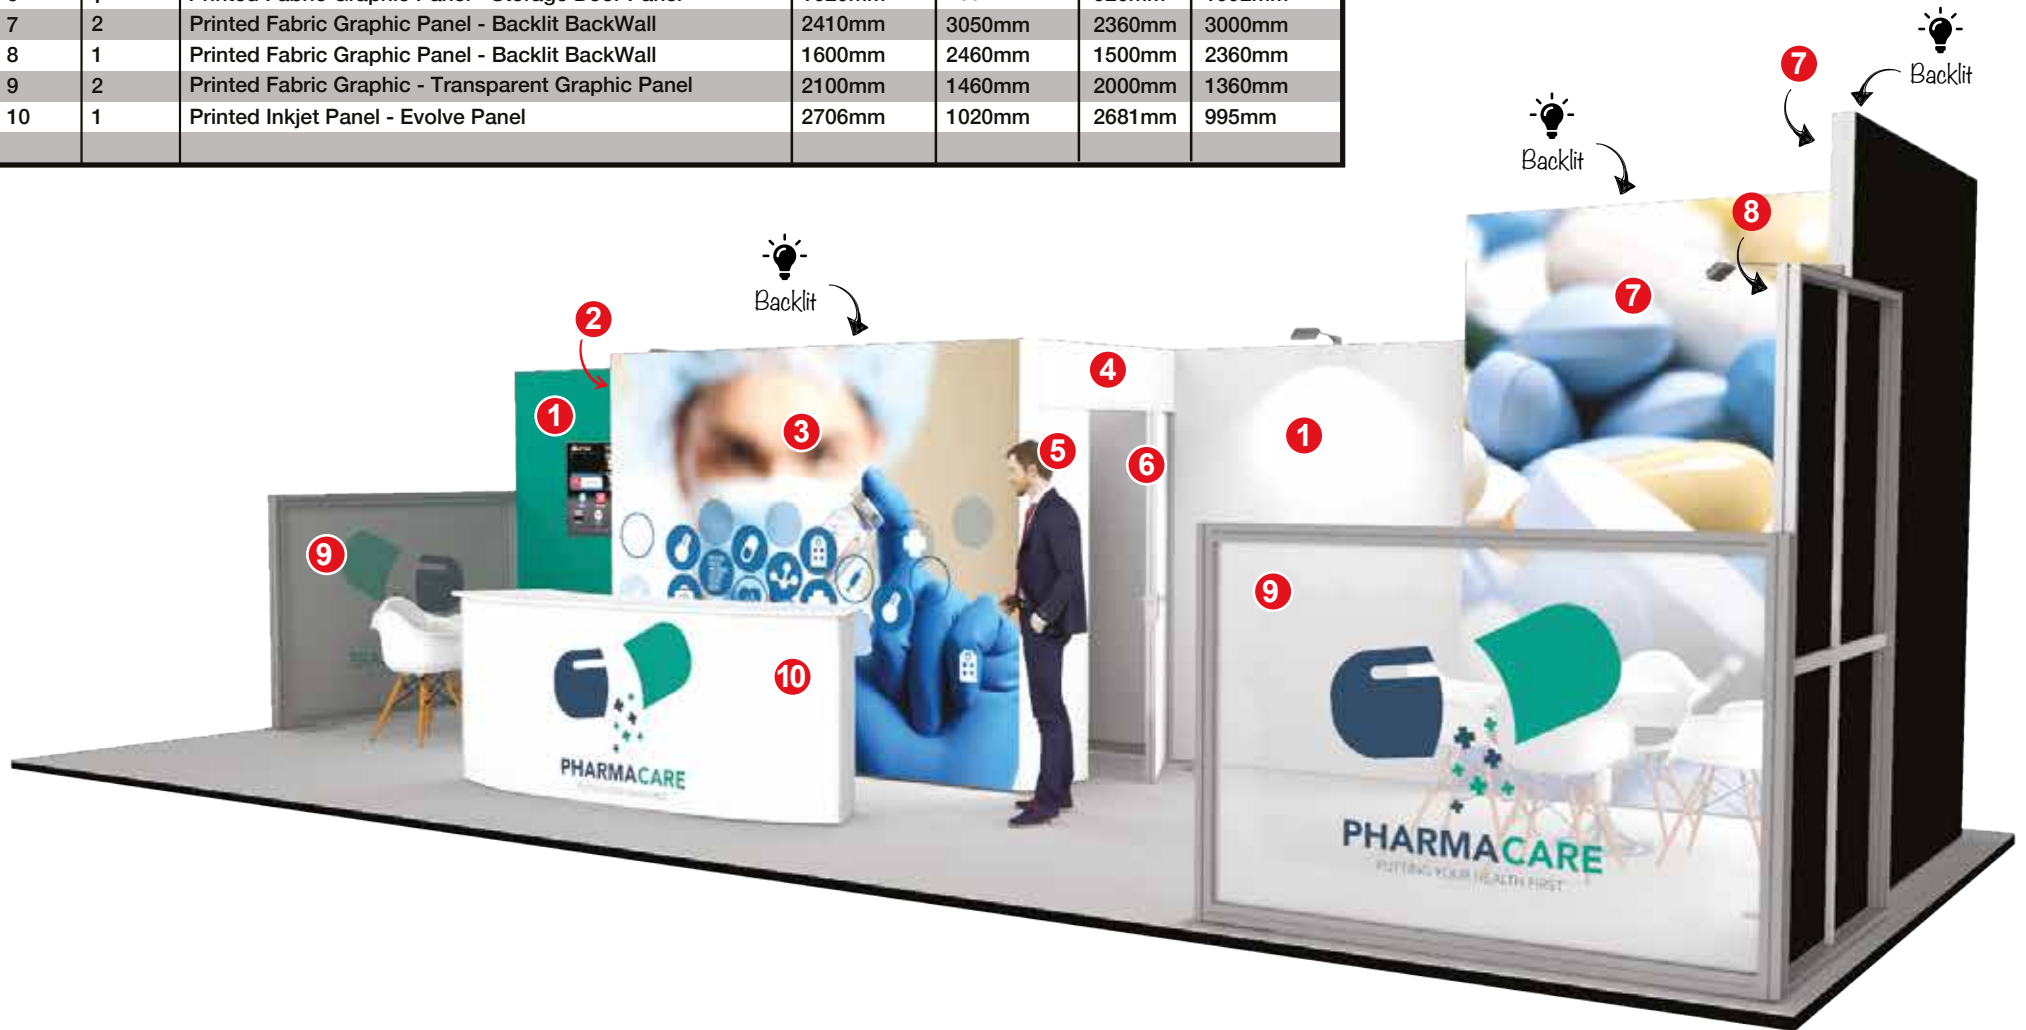

Number	Quantity	Description	Artwork size (inc. bleed)		Hardware Size	
			Width	Height	Width	Height
1	2	Printed Fabric Graphic Panel - Backwall	2460mm	2460mm	2360mm	2360mm
2	1	Printed Fabric Graphic Panel - Storage Side Wall	1530mm	2460mm	1430mm	2360mm
3	1	Printed Fabric Graphic Panel - Storage Backlit Front Wall	2980mm	2410mm	2930mm	2360mm
4	1	Printed Fabric Graphic Panel - Storage Panel Above Door	1530mm	460mm	1430mm	360mm
5	1	Printed Fabric Graphic Panel - Storage Panel Beside Door	600mm	2100mm	500mm	2000mm
6	1	Printed Fabric Graphic Panel - Storage Door Panel	1020mm	2092mm	920mm	1992mm
7	2	Printed Fabric Graphic Panel - Backlit BackWall	2410mm	3050mm	2360mm	3000mm
8	1	Printed Fabric Graphic Panel - Backlit BackWall	1600mm	2460mm	1500mm	2360mm
9	2	Printed Fabric Graphic - Transparent Graphic Panel	2100mm	1460mm	2000mm	1360mm
10	1	Printed Inkjet Panel - Evolve Panel	2706mm	1020mm	2681mm	995mm

Stand 10 x 4m

exponorm.

Expo Norm AG
Schachenstrasse 9
CH-9016 St. Gallen
T +41 71 282 38 00
F +41 71 282 38 10
info@exponorm.ch
www.exponorm.ch